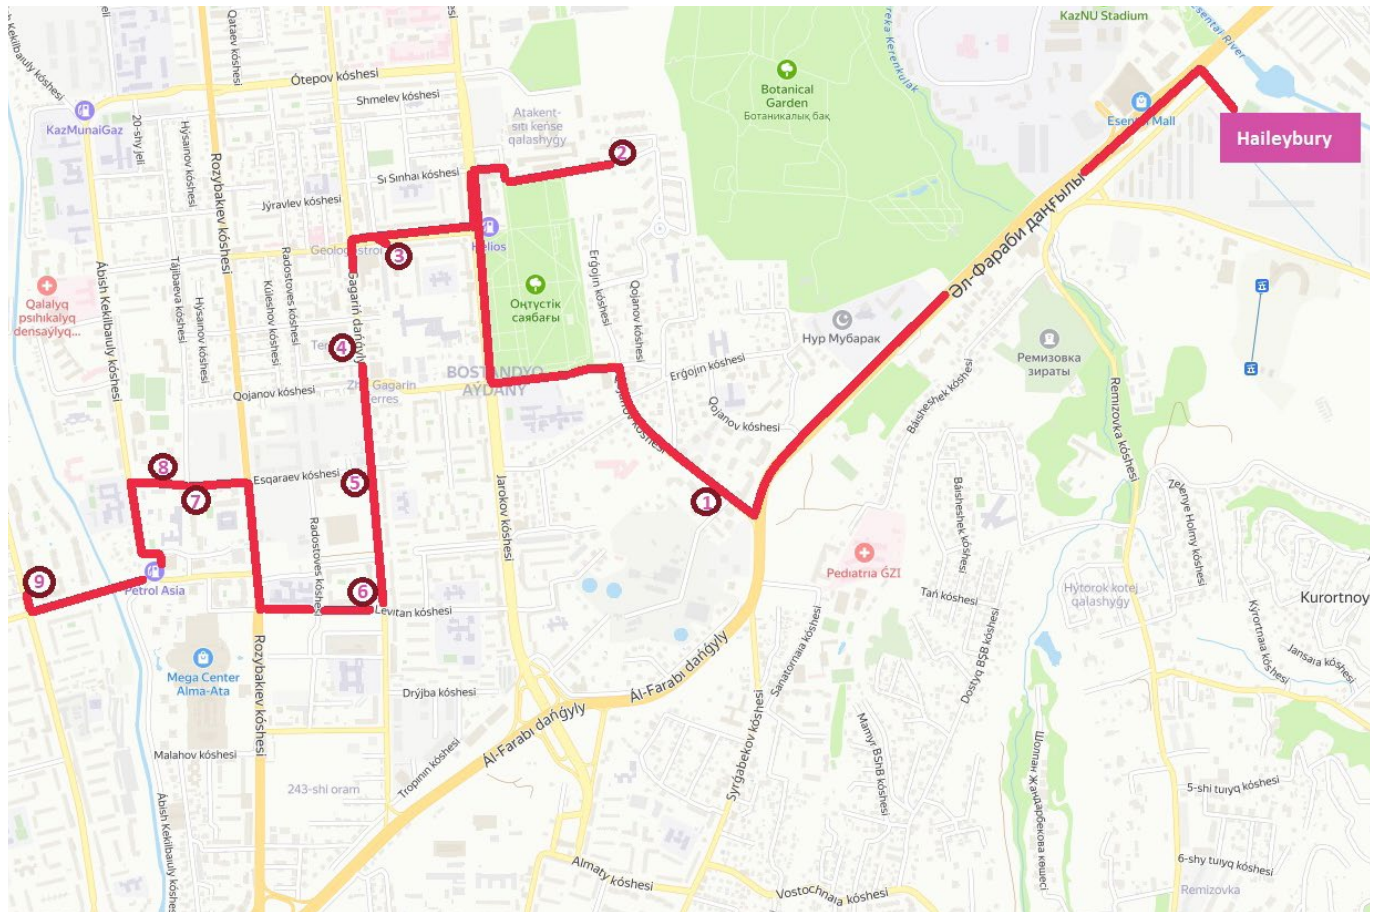

Delivery 1			Delivery 2			Delivery 3		
#	Stop	Departure	#	Stop	Departure	#	Stop	Departure
Departure from the School		3.15	Departure from the School		4.15	Departure from the School		5.20
1	AC Talisman	3.22	1	AC Talisman	4.27	1	AC Talisman	5.35
2	AC Botanicheskiy Sad	3.27	2	AC Botanicheskiy Sad	4.32	2	AC Botanicheskiy Sad	5.40
3	AC Yuzniy Duet	3.34	3	AC Yuzniy Duet	4.42	3	AC Yuzniy Duet	5.45
4	BS Berezovskiy St (AC TERRA)	3.40	4	BS Berezovskiy St (AC TERRA)	4.46	4	BS Berezovskiy St (AC TERRA)	5.48
5	BS Almagul mcd (AC Seven Hills)	3.42	5	BS Almagul mcd (AC Seven Hills)	4.48	5	BS Almagul mcd (AC Seven Hills)	5.51
6	AC Gagarin Park	3.44	6	AC Gagarin Park	4.52	6	AC Gagarin Park	5.55
7	AC Kuat on Eskarayev St	3.49	7	AC Kuat on Eskarayev St	5.00	7	AC Kuat on Eskarayev St	6.07
8	AC Element	3.51	8	AC Element	5.02	8	AC Element	6.10
9	BS Shakhristan AC	3.55	9	BS Shakhristan AC	5.05	9	BS Shakhristan AC	6.15
Duration (min)		35-40	Duration (min)		45-50	Duration (min)		50-55
Distance (km)		10	Distance (km)		10	Distance (km)		10

Time for each stop +/- 1 min